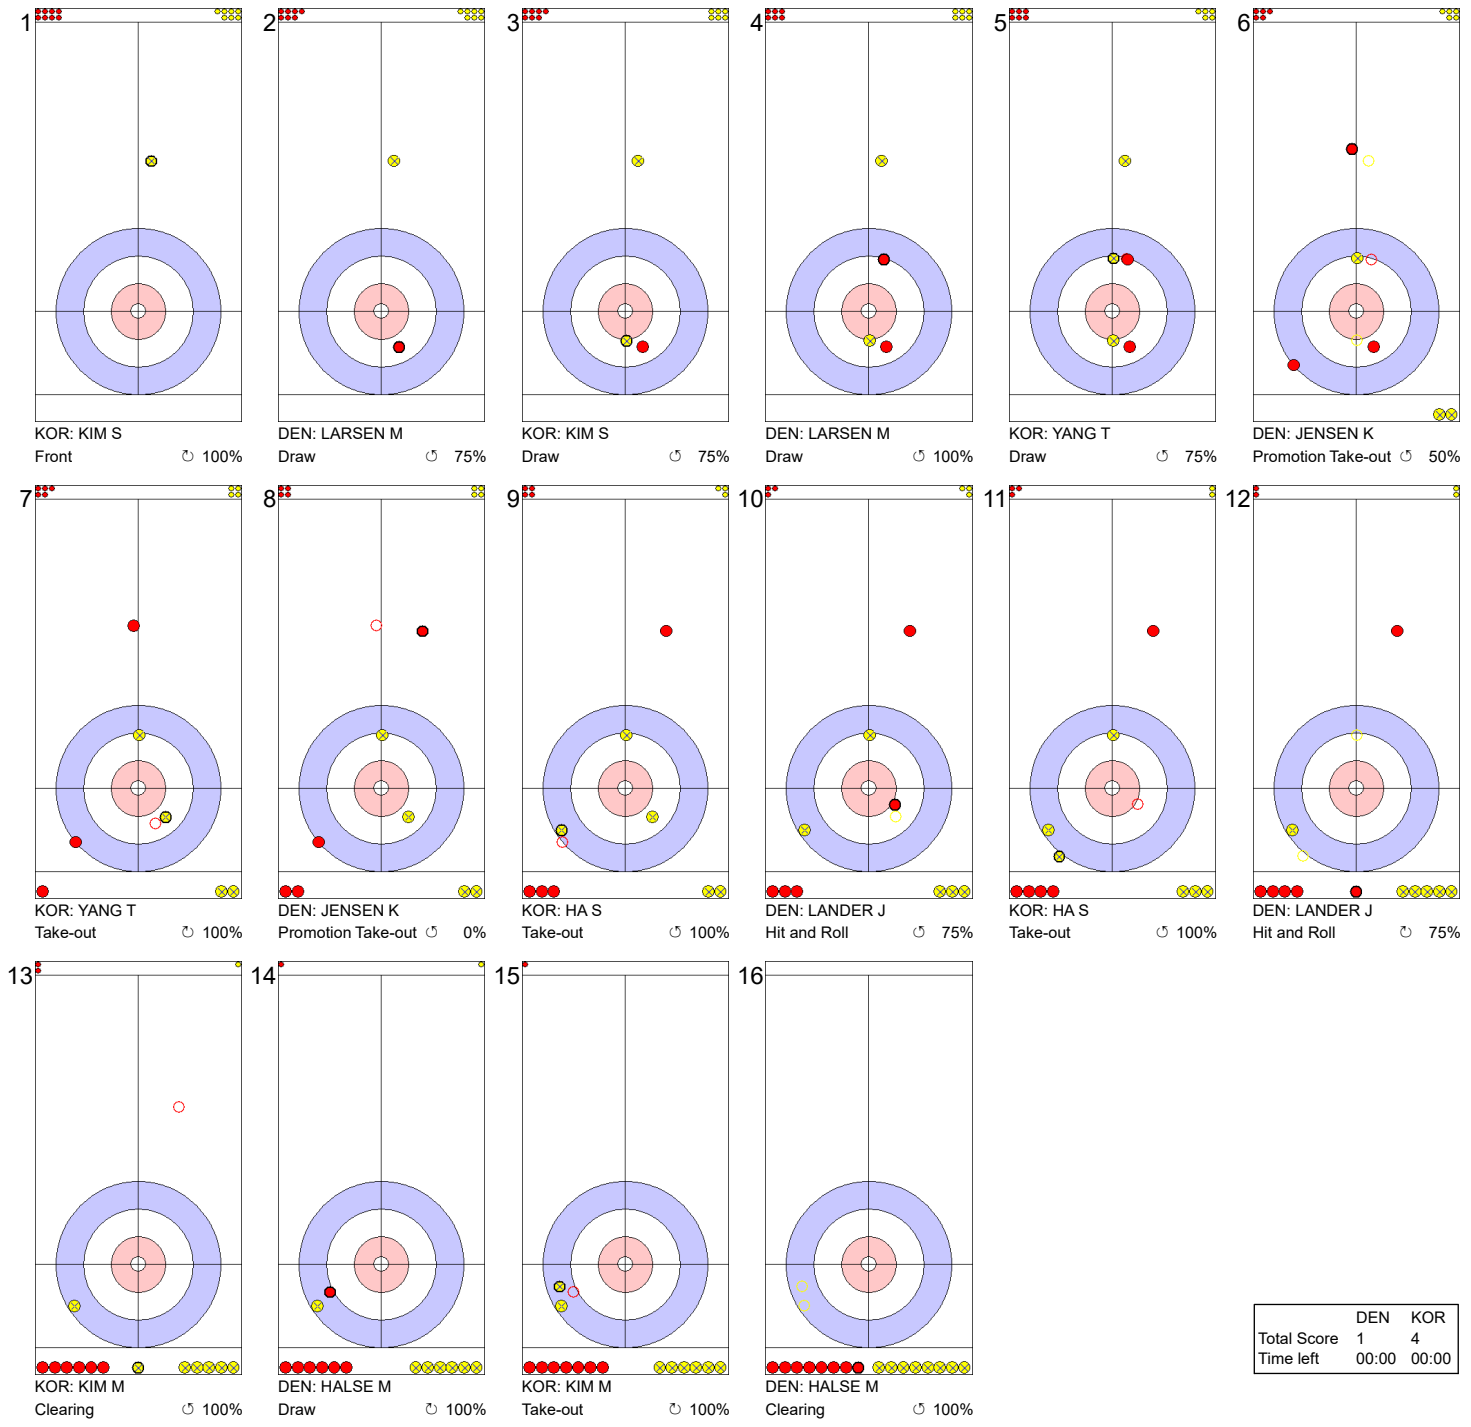

	DEN	KOR
Total Score	0	0
Time left	00:00	00:00

Legend:
 ↻ Clockwise ↺ Counter-clockwise - Not considered

Game - Shot by Shot

Legend:
 ↻ Clockwise ↺ Counter-clockwise - Not considered

Game - Shot by Shot

End 3 ● **DEN - Denmark** 0 + 1 (this end) = 1 ● **KOR - Korea** 3 + 0 (this end) = 3

Game - Shot by Shot

End 5 ● **DEN - Denmark** 1 + 0 (this end) = 1 ● **KOR - Korea** 3 + 1 (this end) = 4

	DEN	KOR
Total Score	1	4
Time left	00:00	00:00

Legend:
 ↻ Clockwise ↺ Counter-clockwise - Not considered

WJCC 2020
Krasnoyarsk, Russia

SUN 16 FEB 2020
Start Time 19:00

World Junior Curling Championships 2020
Crystal Ice Arena
Women

Round Robin Session 3 - Sheet B

Game - Shot by Shot

End 6 ● **DEN - Denmark** 1 + 0 (this end) = 1 ⊗ **KOR - Korea** 4 + 0 (this end) = 4

	DEN	KOR
Total Score	1	4
Time left	00:00	00:00

Legend:
 ↻ Clockwise ↺ Counter-clockwise - Not considered

Game - Shot by Shot

Legend:
 ↻ Clockwise ↺ Counter-clockwise - Not considered