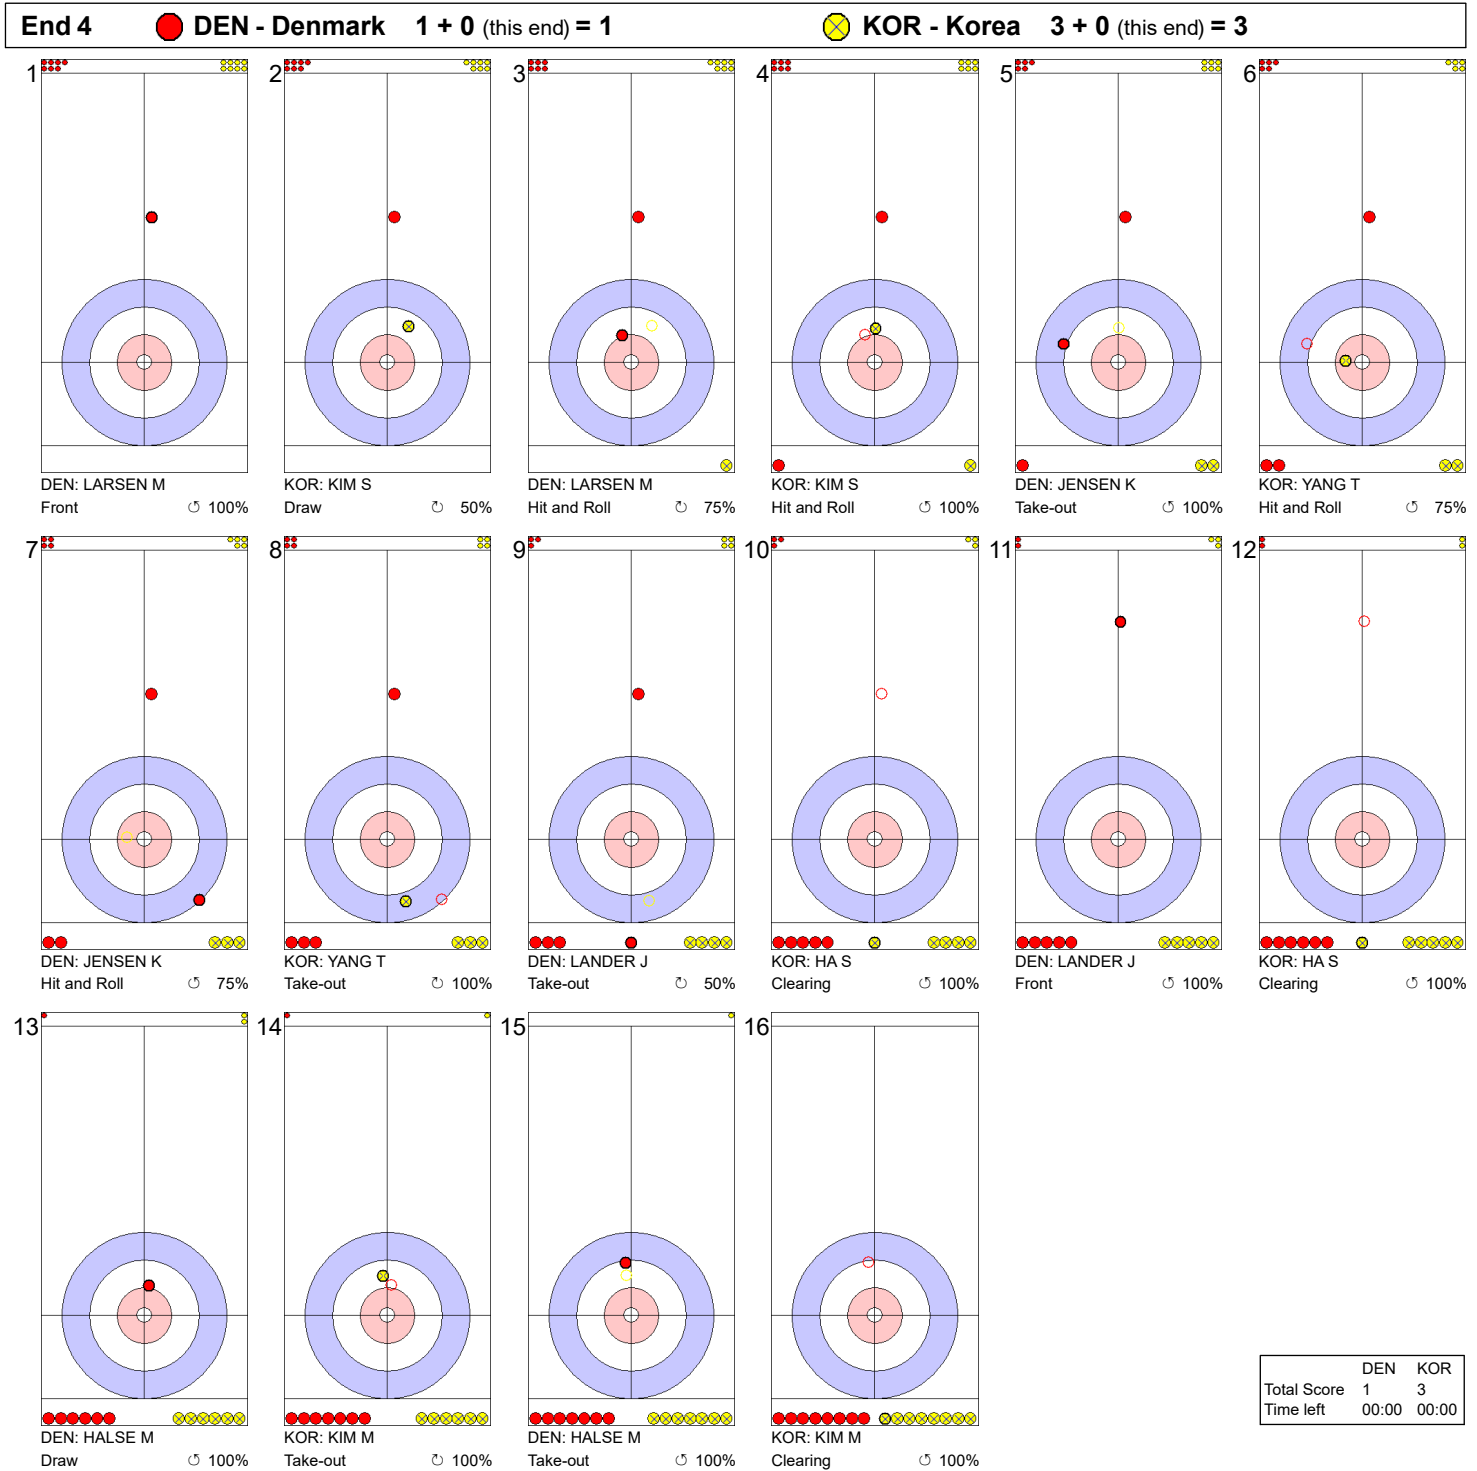

WJCC 2020
Krasnoyarsk, Russia

SUN 16 FEB 2020
Start Time 19:00

World Junior Curling Championships 2020
Crystal Ice Arena
Women

Round Robin Session 3 - Sheet B

Game - Shot by Shot

End 1 ● DEN - Denmark 0 + 0 (this end) = 0			● KOR - Korea 0 + 0 (this end) = 0		
1	2	3	4	5	6
 DEN: LARSEN M Draw 100%	 KOR: KIM S Take-out 100%	 DEN: LARSEN M Take-out 100%	 KOR: KIM S Take-out 100%	 DEN: JENSEN K Take-out 100%	 KOR: YANG T Take-out 100%
7	8	9	10	11	12
 DEN: JENSEN K Take-out 100%	 KOR: YANG T Take-out 100%	 DEN: LANDER J Take-out 100%	 KOR: HA S Take-out 100%	 DEN: LANDER J Take-out 100%	 KOR: HA S Take-out 100%
13	14	15	16		
 DEN: HALSE M Take-out 100%	 KOR: KIM M Take-out 50%	 DEN: HALSE M Draw 0%	 KOR: KIM M Through -		

	DEN	KOR
Total Score	0	0
Time left	00:00	00:00

Legend:
 ↻ Clockwise ↺ Counter-clockwise - Not considered

Game - Shot by Shot

Legend:
 ↻ Clockwise ↺ Counter-clockwise - Not considered

Game - Shot by Shot

End 3 ● **DEN - Denmark** 0 + 1 (this end) = 1 ● **KOR - Korea** 3 + 0 (this end) = 3

	DEN	KOR
Total Score	1	3
Time left	00:00	00:00

Legend:
 ↻ Clockwise ↺ Counter-clockwise - Not considered

Game - Shot by Shot

	DEN	KOR
Total Score	1	3
Time left	00:00	00:00

Legend:
 Clockwise
  Counter-clockwise
 - Not considered

Game - Shot by Shot

End 5 ● **DEN - Denmark** 1 + 0 (this end) = 1 ● **KOR - Korea** 3 + 1 (this end) = 4

	DEN	KOR
Total Score	1	4
Time left	00:00	00:00

Legend:
 ↻ Clockwise ↺ Counter-clockwise - Not considered