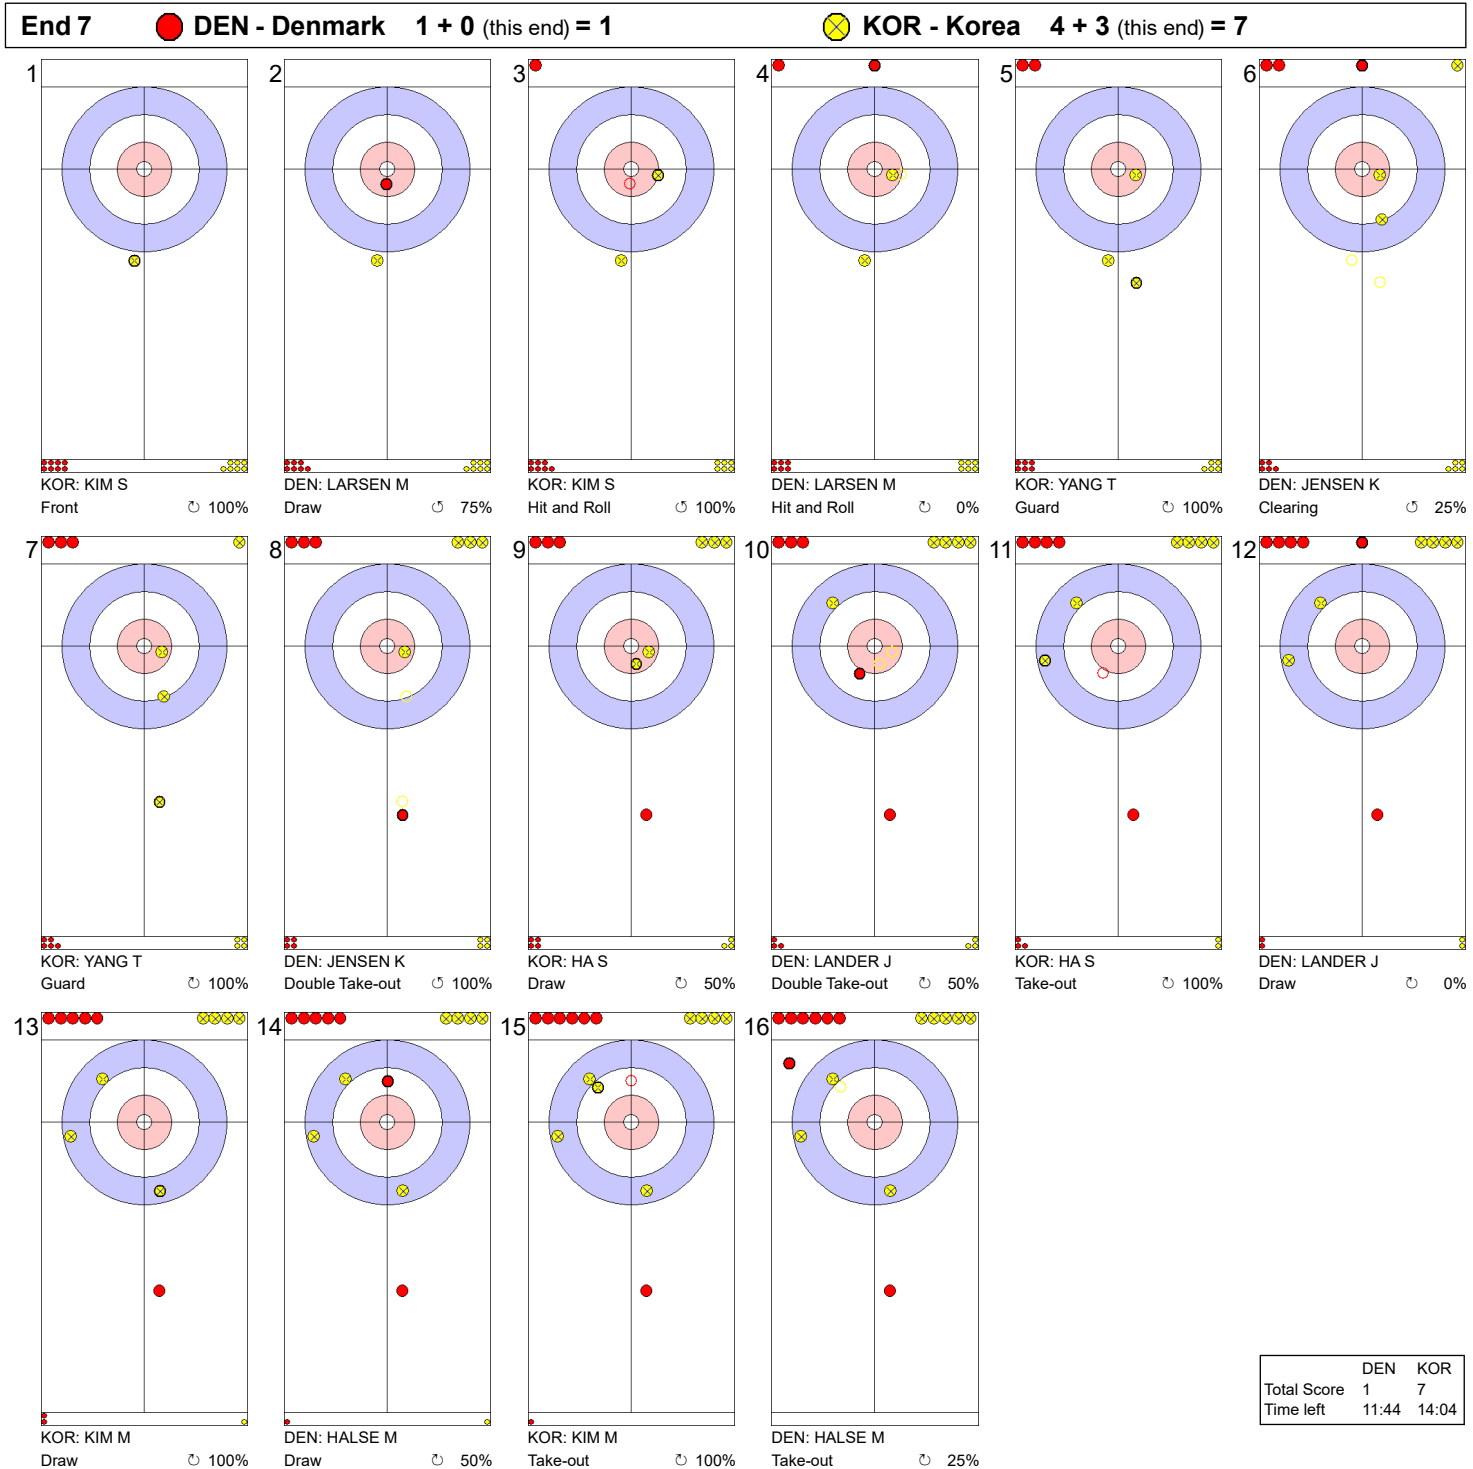

	DEN	KOR
Total Score	0	0
Time left	00:00	00:00

Legend:
 ↻ Clockwise ↺ Counter-clockwise - Not considered

Game - Shot by Shot

Legend:
 ↻ Clockwise ↺ Counter-clockwise - Not considered

Game - Shot by Shot

End 3 ● **DEN - Denmark** 0 + 1 (this end) = 1 ● **KOR - Korea** 3 + 0 (this end) = 3

Game - Shot by Shot

End 5 ● **DEN - Denmark** 1 + 0 (this end) = 1 ● **KOR - Korea** 3 + 1 (this end) = 4

	DEN	KOR
Total Score	1	4
Time left	00:00	00:00

Legend:
 ↻ Clockwise ↺ Counter-clockwise - Not considered

WJCC 2020
Krasnoyarsk, Russia

SUN 16 FEB 2020
Start Time 19:00

World Junior Curling Championships 2020
Crystal Ice Arena
Women

Round Robin Session 3 - Sheet B

Game - Shot by Shot

End 6 ● **DEN - Denmark** 1 + 0 (this end) = 1 ⊗ **KOR - Korea** 4 + 0 (this end) = 4

	DEN	KOR
Total Score	1	4
Time left	00:00	00:00

Legend:
 ↻ Clockwise ↺ Counter-clockwise - Not considered

Game - Shot by Shot

Legend:
 ↻ Clockwise ↺ Counter-clockwise - Not considered