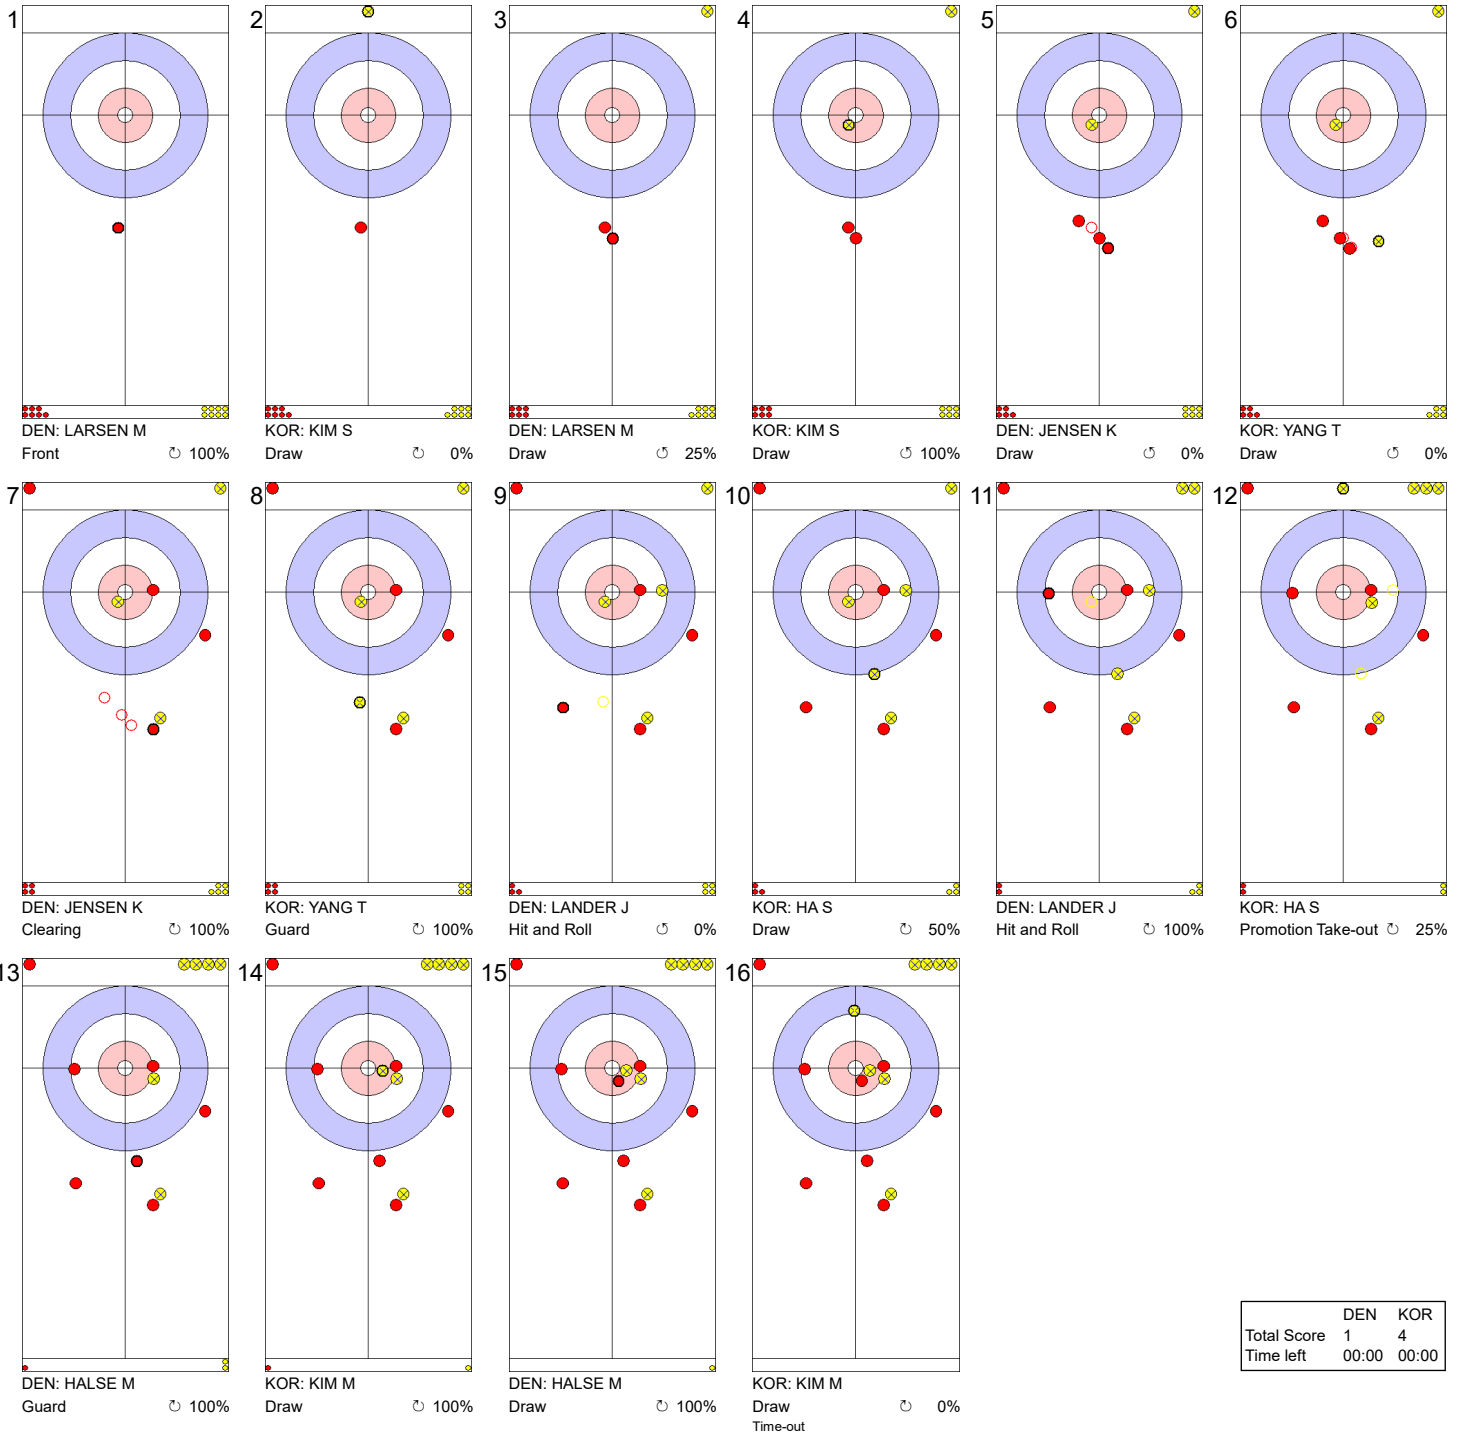

	DEN	KOR
Total Score	0	0
Time left	00:00	00:00

Legend:
 ↻ Clockwise ↺ Counter-clockwise - Not considered

Game - Shot by Shot

Legend:
 ↻ Clockwise ↺ Counter-clockwise - Not considered

Game - Shot by Shot

End 3 ● **DEN - Denmark** 0 + 1 (this end) = 1 ● **KOR - Korea** 3 + 0 (this end) = 3

	DEN	KOR
Total Score	1	3
Time left	00:00	00:00

Legend:
 ↻ Clockwise ↺ Counter-clockwise - Not considered

Game - Shot by Shot

	DEN	KOR
Total Score	1	3
Time left	00:00	00:00

Legend:
 Clockwise
  Counter-clockwise
 - Not considered

Game - Shot by Shot

End 5 ● **DEN - Denmark** 1 + 0 (this end) = 1 ● **KOR - Korea** 3 + 1 (this end) = 4

	DEN	KOR
Total Score	1	4
Time left	00:00	00:00

Legend:
 ↻ Clockwise ↺ Counter-clockwise - Not considered

	DEN	KOR
Total Score	1	4
Time left	00:00	00:00

Legend:
 ↻ Clockwise ↺ Counter-clockwise - Not considered

Game - Shot by Shot

Legend:
 ↻ Clockwise ↺ Counter-clockwise - Not considered